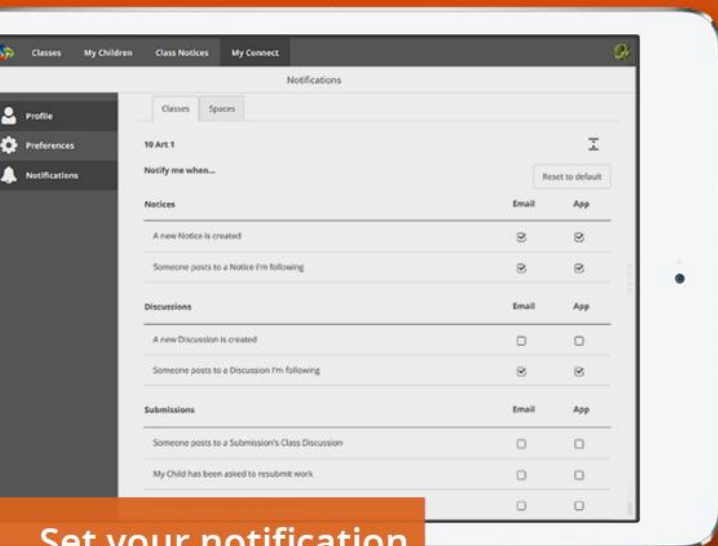

Email: axshs.email@education.wa.edu.au

Phone: 9314 9393

CONNECT NOW
For Parents

The convenience of
Connect in the palm
of your hand

CONNECT NOW

A free mobile app that displays all the latest activity from your children's classes.

- read notices, view class photos and discussions
- post a comment directly from your mobile device
- access attachments

Set your notification preferences

Post a comment

View class photos

View notices and discussions