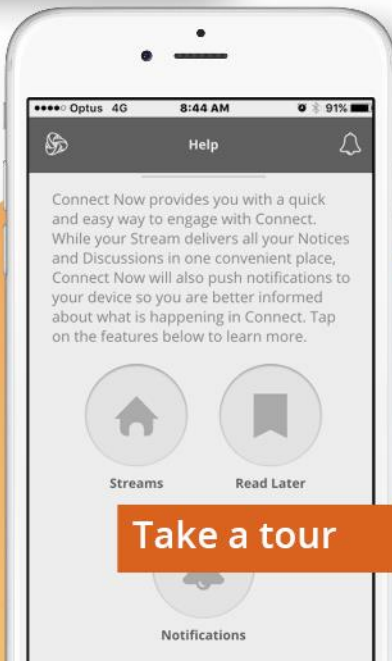

Login to
CONNECT NOW

Enter P number and password

If you can't
remember your login
details please contact
your school

Take a tour

Department of
Education

Wherever You Are,
Connect Now

If you would like to
know more about Connect
please contact your school

Email: axshs.email@education.wa.edu.au

Phone: 9314 9393

CONNECT NOW
For Parents

The convenience of
Connect in the palm
of your hand

CONNECT NOW

A free mobile app that displays all the latest activity from your children's classes.